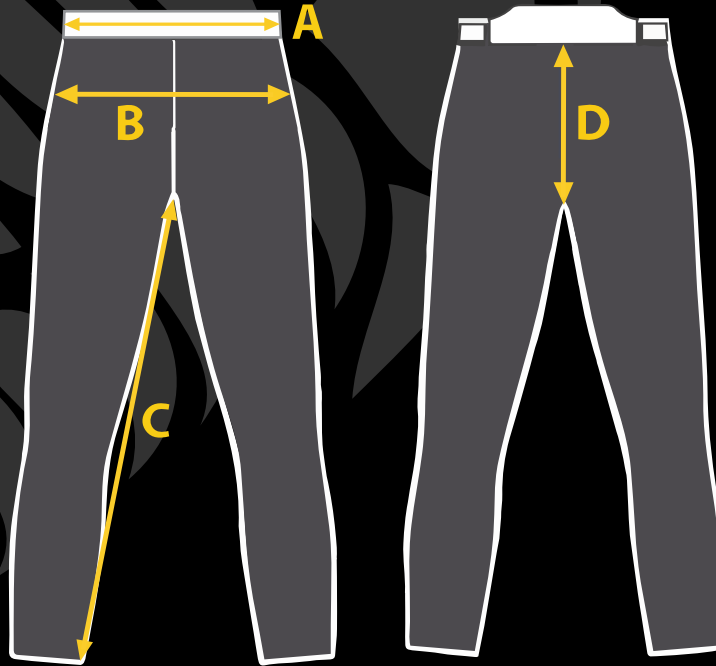

MEN JEANS & PANTS

SYMPHIS ROCKER JEANS MEN - Regular										
CODE: 669										
SIZE	30	32	34	36	38	40	42	44	46	
A Waist (1/2)	38,5	41	43,5	46	48,5	51	53,5	56	58,5	
B Hip (19cm from waist) (1/2)	48,5	51	53,5	56	58,5	61	63,5	66	68,5	
C Inseam	84	84	84	84	84	84	84	84	84	
D Back Rise (without waist band)	37	37,5	38	38,5	39	39,5	40	40,5	41	

SYMPHIS ROCKER JEANS MEN - Long										
CODE: 669										
SIZE	30	32	34	36	38	40	42	44	46	
A Waist (1/2)	38,5	41	43,5	46	48,5	51	53,5	56	58,5	
B Hip (19cm from waist) (1/2)	48,5	51	53,5	56	58,5	61	63,5	66	68,5	
C Inseam	89	89	89	89	89	89	89	89	89	
D Back Rise (without waist band)	37	37,5	38	38,5	39	39,5	40	40,5	41	

PROBUT X-FACTOR MEN - Regular										
CODE: 1663										
SIZE	30	32	34	36	38	40	42	44	46	
A Waist (1/2)	38,5	41	43,5	46	48,5	51	53,5	56	58,5	
B Hip (19cm from waist) (1/2)	47,5	50	52,5	55	57,5	60	62,5	65	67,5	
C Inseam	81,5	81,5	81,5	81,5	81,5	81,5	81,5	81,5	81,5	
D Back Rise (without waist band)	36,5	37	37,5	38	38,5	39	39,5	40	40,5	

PROBUT X-FACTOR MEN - Long										
CODE: 1663										
SIZE	30	32	34	36	38	40	42	44	46	
A Waist (1/2)	38,5	41	43,5	46	48,5	51	53,5	56	58,5	
B Hip (19cm from waist) (1/2)	47,5	50	52,5	55	57,5	60	62,5	65	67,5	
C Inseam	86,5	86,5	86,5	86,5	86,5	86,5	86,5	86,5	86,5	
D Back Rise (without waist band)	36,5	37	37,5	38	38,5	39	39,5	40	40,5	

MICAS URBAN MEN										
CODE: 1665										
SIZE	28	30	32	34	36	38	40	42	44	46
A Waist (1/2)	36	38,5	41	43,5	46	48,5	51	53,5	56	58,5
B Hip (19cm from waist) (1/2)	47	49,5	52	54,5	57	59,5	62	64,5	67	69,5
C Inseam	83	83	83	83	83	83	83	83	83	83
D Back Rise (without waist band)	34	34,5	35	35,5	36	36,5	37	37,5	38	38,5

ACID SCRAMBLER										
CODE: 1664										
SIZE	30	32	34	36	38	40	42	44	46	
A Waist (1/2)	38,5	41	43,5	46	48,5	51	53,5	56	58,5	
B Hip (19cm from waist) (1/2)	49	51,5	54	56,5	59	61,5	64	66,5	69	
C Inseam	81,5	81,5	81,5	81,5	81,5	81,5	81,5	81,5	81,5	
D Back Rise (without waist band)	35	35,5	36	36,5	37	37,5	38	38,5	39	

RAW AUTHENTIC JEANS										
CODE: 1861										
SIZE	28	30	32	34	36	38	40	42	44	46
A Waist (1/2)	35,5	38	40,5	43	45,5	49,8	50,5	53	55,5	58
B Hip (19cm from waist) (1/2)	45,5	48	50,5	53	55,5	58	60,5	63	65,5	68
C Inseam	81,5	81,5	81,5	81,5	81,5	81,5	81,5	81,5	81,5	81,5
D Back Rise (without waist band)	35	35,5	36	36,5	37	37,5	38	38,5	39	39,5

SMART JEANS MEN										
CODE: 1863										
SIZE	30	32	34	36	38	40	42	44		
A Waist (1/2)	38	40,5	43	45,5	48	50,5	53	55,5		
B Hip (19cm from waist) (1/2)	47	49,5	52	54,5	57	59,5	62	64,5		
C Inseam	81,5	81,5	81,5	81,5	81,5	81,5	81,5	81,5		
D Back Rise (without waist band)	35,5	36	36,5	37	37,5	38	38,5	39		

SK8 RIDING PANTS MEN										
CODE: 1966										
SIZE	30	32	34	36	38	40	42	44		
A Waist (1/2)	40	42,5	45	47,5	50	52,5	55	57,5		
B Hip (19cm from waist) (1/2)	49	51,5	54	56,5	59	61,5	64	66,5		
C Inseam	81	81	81	81	81	81	81	81		
D Back Rise (without waist band)	36,5	37	37,5	38	38,5	39	39,5	40		

AIRTECH PANTS MEN										
CODE: 1962										
SIZE	30	32	34	36	38	40	42	44		
A Waist (1/2)	40	42,5	45	47,5	50	52,5	55	57,5		
B Hip (19cm from waist) (1/2)	47,5	50	52,5	55	57,5	60	62,5	65		
C Inseam	83	83	83	83	83	83	83	83		
D Back Rise (without waist band)	35,5	36	36,5	37	37,5	38	38,5	39