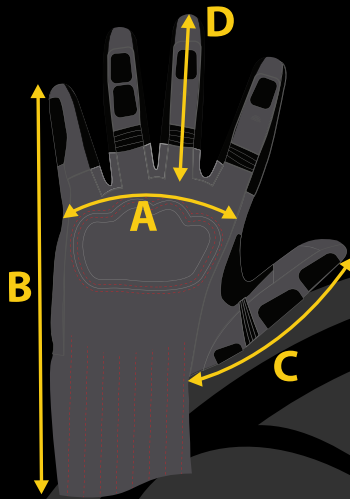

ALLSHAPE WOMEN PANTS (Daring) - Short							
CODE: 2063							
SIZE	26	28	30	32	34	36	38
A Waist (1/2)	33,5	36	38,5	41	43,5	46	48,5
B Hips (19cm from waist) (1/2)	47,5	50	52,5	55	57,5	60	62,5
C Inseam	74	74	74	74	74	74	74
D Back rise (WITHOUT waist band)	33,5	34	34,5	35	35,5	36	36,5

ALLSHAPE WOMEN PANTS (Regular)							
CODE: 2063							
SIZE	26	28	30	32	34	36	38
A Waist (1/2)	33,5	36	38,5	41	43,5	46	48,5
B Hips (19cm from waist) (1/2)	45	47,5	50	52,5	55	57,5	60
C Inseam	79	79	79	79	79	79	79
D Back rise (WITHOUT waist band)	33	33,5	34	34,5	35	35,5	36

ALLSHAPE WOMEN PANTS (Daring) - Long							
CODE: 2063							
SIZE	26	28	30	32	34	36	38
A Waist (1/2)	33,5	36	38,5	41	43,5	46	48,5
B Hips (19cm from waist) (1/2)	47,5	50	52,5	55	57,5	60	62,5
C Inseam	84	84	84	84	84	84	84
D Back rise (WITHOUT waist band)	33,5	34	34,5	35	35,5	36	36,5

ALLSHAPE WOMEN PANTS (Regular) - Long							
CODE: 2063							
SIZE	26	28	30	32	34	36	38
A Waist (1/2)	33,5	36	38,5	41	43,5	46	48,5
B Hips (19cm from waist) (1/2)	45	47,5	50	52,5	55	57,5	60
C Inseam	84	84	84	84	84	84	84
D Back rise (WITHOUT waist band)	33	33,5	34	34,5	35	35,5	36

ALLSHAPE WOMEN PANTS (Daring)							
CODE: 2063							
SIZE	26	28	30	32	34	36	38
A Waist (1/2)	33,5	36	38,5	41	43,5	46	48,5
B Hips (19cm from waist) (1/2)	47,5	50	52,5	55	57,5	60	62,5
C Inseam	79	79	79	79	79	79	79
D Back rise (WITHOUT waist band)	33,5	34	34,5	35	35,5	36	36,5

SKINTEC UNDERWEAR PANTS WOMEN						
CODE: 2161						
SIZE	XS	S	M	L	XL	2XL
A Waist (1/2)	29-36	31-38	33-40	35-42	37-45	39-47
C Inseam	70	71	72	73	74	75

GLOVES

CAFÉ MEN GLOVES								
CODE: 1993								
SIZE	XS	S	M	L	XL	2XL	3XL	4XL
A The width of the gloves	9,5	10	10,5	11	11,5	12	12,5	13
B Side length of the gloves	16,5	17,5	18,5	19,5	20,5	21,5	22,5	23,5
C Side length of thumb	11,9	12,2	12,5	12,8	13,1	13,4	13,7	14
D Length of the middle finger	9,4	9,7	10	10,3	10,6	10,9	11,2	11,5

PARADO WOMEN GLOVES					
CODE: 1840					
SIZE	XS	S	M	L	XL
A The width of the gloves	9,4	9,7	10	10,5	11
B Side length of the gloves	20	21	22	23	24
C Side length of thumb	11,2	12,1	12,4	12,7	13
D Length of the middle finger	9,2	10,1	10,4	10,7	11

CAFÉ WOMEN GLOVES					
CODE: 1942					
SIZE	XS	S	M	L	XL
A The width of the gloves	9	9,5	10	10,5	11
B Side length of the gloves	15,5	16,5	17,5	18,5	19,5
C Side length of thumb	11,6	11,9	12,2	12,5	12,8
D Length of the middle finger	9,1	9,4	9,7	10	10,3

PARADO MEN GLOVES							
CODE: 1840							
SIZE	S	M	L	XL	2XL	3XL	4XL
A The width of the gloves	10	10,5	11	11,5	12	12,5	13
B Side length of the gloves	22	23	24	25	26	27	28
C Side length of thumb	12,4	12,7	13	13,3	13,6	13,9	14,2
D Length of the middle finger	10,4	10,7	11	11,3	11,6	11,9	12,2

FASTER GLOVES							
CODE: 1941							
SIZE	XS	S	M	L	XL	2XL	3XL
A The width of the gloves	10	10,5	11	11,5	12	12,5	13
B Side length of the gloves	16,5	17,5	18,5	19,5	20,5	21,5	22,5
C Side length of thumb	11,1	11,4	11,7	12	12,3	12,6	12,9
D Length of the middle finger	9,1	9,4	9,7	10	10,3	10,6	10,9

COMFEE MEN GLOVES								
CODE: 1942								
SIZE	XS	S	M	L	XL	2XL	3XL	4XL
A The width of the gloves	9	9,5	10	10,5	11	11,5	12	12,5
B Side length of the gloves	17	18	19	20	21	22	23	24
C Side length of thumb	11,9	12,2	12,5	12,8	13,1	13,4	13,7	14
D Length of the middle finger	9,4	9,7	10	10,3	10,6	10,9	11,2	11,5

RALLY MEN GLOVES								
CODE: 1841								
SIZE	XS	S	M	L	XL	2XL	3XL	4XL
A The width of the gloves	9,5	10	10,5	11	11,5	12	12,5	13
B Side length of the gloves	17,5	18	18,5	19	19,5	20	20,5	21
C Side length of thumb	11,1	11,4	11,7	12	12,3	12,6	12,9	13,2
D Length of the middle finger	9,1	9,4	9,7	10	10,3	10,6	10,9	11,2

RALLY WOMEN GLOVES								
CODE: 1841								
SIZE	XS	S	M	L	XL	2XL	3XL	4XL
A The width of the gloves	9	9,5	10	10,5	11	11,5	12	12,5
B Side length of the gloves	17	17,5	18	18,5	19	19,5	20	20,5
C Side length of thumb	10,8	11,1	11,4	11,7	12	12,3	12,6	12,9
D Length of the middle finger	8,8	9,1	9,4	9,7	10	10,3	10,6	10,9

Dimensions in CM - *Due to the fact that the product is handmade from natural materials, individual sizes may differ +-5%